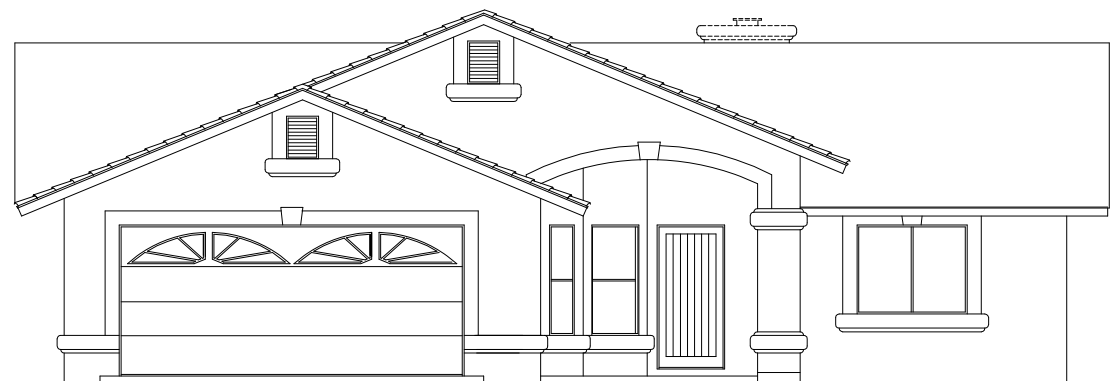

SQ. FT. CALCS

LIVING	1450
GARAGE	491
PORTICO	119
PATIO	172
PATIO (OPT 1)	256
PATIO (OPT 2)	340

FLOOR PLAN

-LOCATION, SIZE, EXISTENCE OF DOORS, WINDOWS, FIREPLACE, WALLS, VAULTED AREAS AND ANY OTHER ITEM MAY VARY DEPENDING ON CHOICE OF OPTIONS
-PRICES, PLANS, FEATURES AND MATERIALS ARE SUBJECT TO CHANGE WITHOUT NOTICE