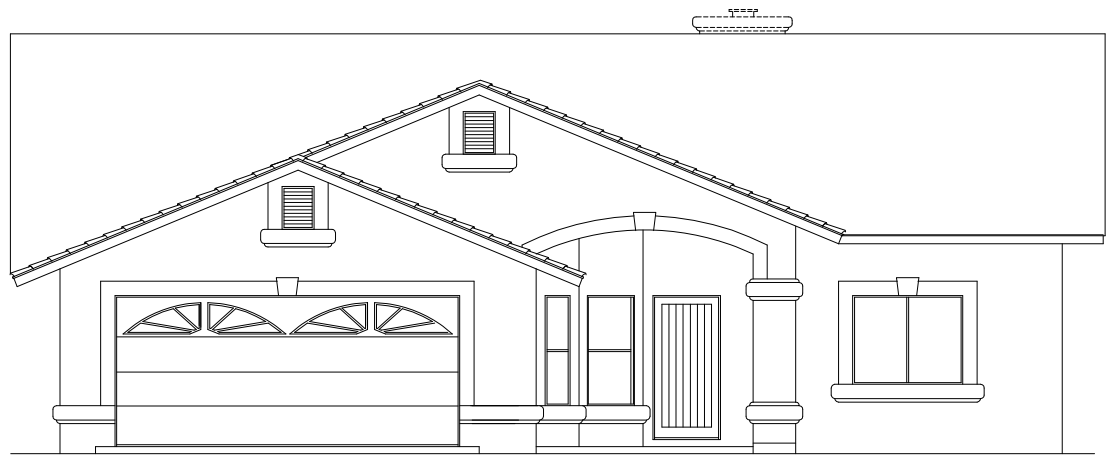

SQ. FT. CALCS

LIVING	1450
GARAGE	491
3 CAR GARAGE	709
PORCH	95
PATIO	284
PATIO (OPT I)	376

FLOOR PLAN

-LOCATION, SIZE, EXISTENCE OF DOORS, WINDOWS, FIREPLACE, WALLS, VAULTED AREAS AND ANY OTHER ITEM MAY VARY DEPENDING ON CHOICE OF OPTIONS
 -PRICES, PLANS, FEATURES AND MATERIALS ARE SUBJECT TO CHANGE WITHOUT NOTICE